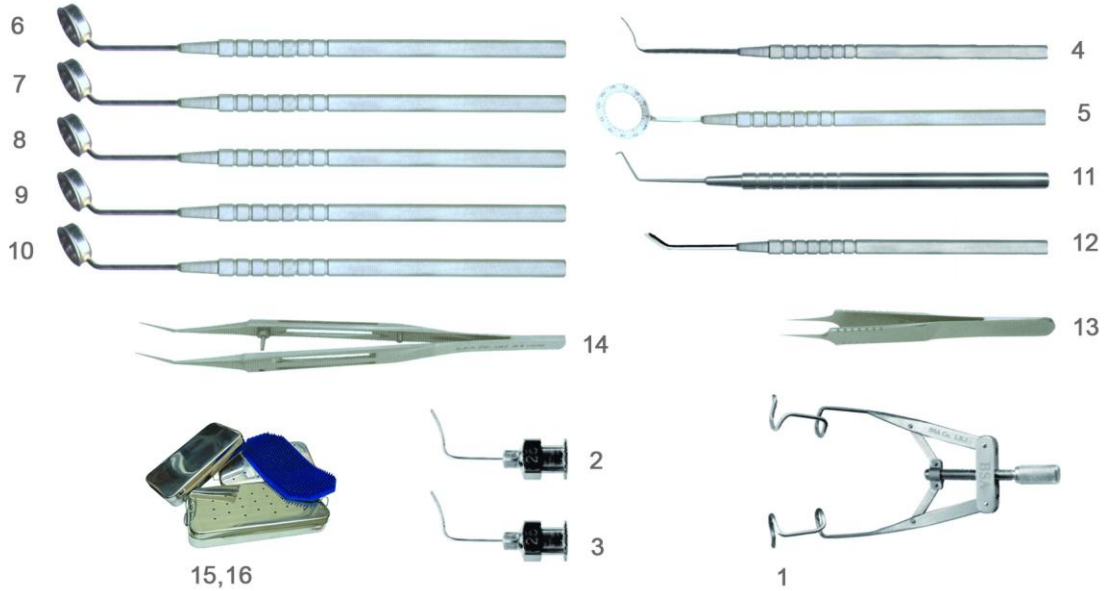

SURGICAL SET ست های جراحی
Ophthalmic Surgical Instruments

www.binasaz.com

Refractive Surgical set

- 1- B# 60-300 page 38
- 2- B# 50-220 page 8
- 3- B# 50-220/2 page 8
- 4- B# 50-300 page 13
- 5- C# 35-200 page 32